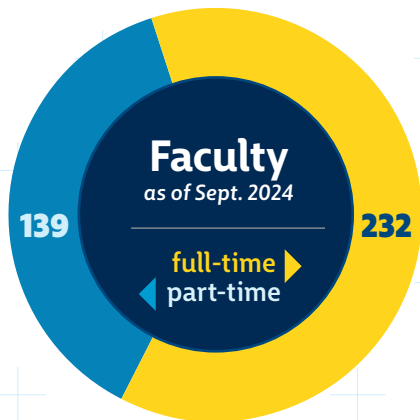

MCNEESE STATE UNIVERSITY

academic profile

FALL 2024

1,240 
degrees conferred AY 23-24

56K+
total alumni

38% male  **62%** female

 **50**
academic programs

40K+
alumni living in Louisiana