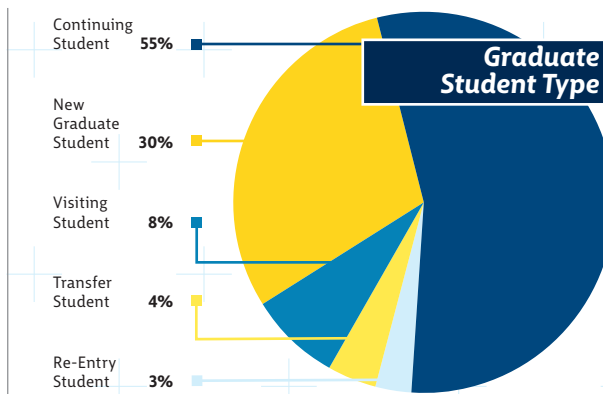

MCNEESE STATE UNIVERSITY

academic profile

FALL 2024

1,240 
degrees conferred AY 23-24

56K+
total alumni

38% male  **62%** female

 **50**
academic programs

40K+
alumni living in Louisiana

60+
countries represented by students