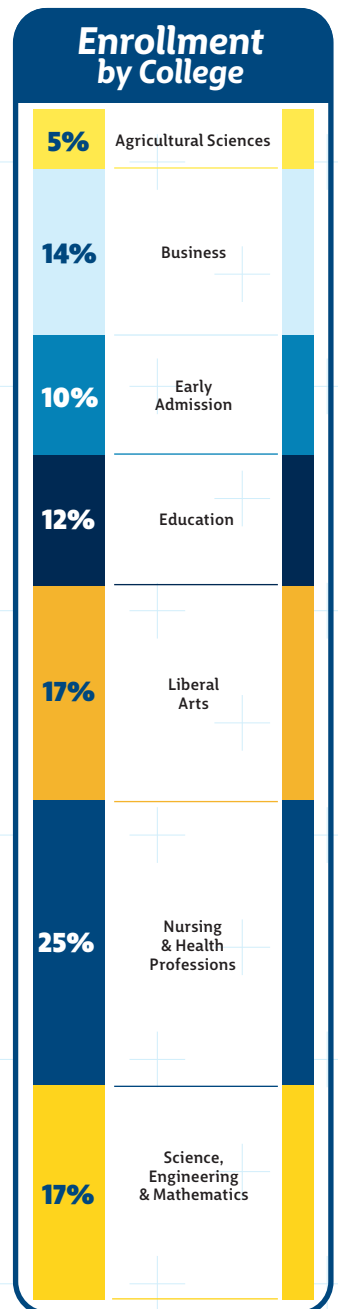

MCNEESE STATE UNIVERSITY

academic profile

FALL 2024

1,240 
degrees conferred AY 23-24

56K+
total alumni

38% male  **62%** female

 **50**
academic programs

40K+
alumni living in Louisiana

60+
countries represented by students