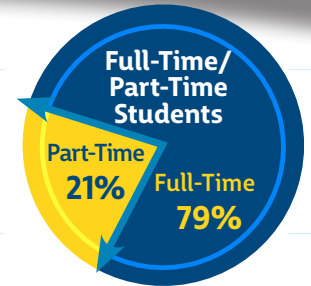

MCNEESE STATE UNIVERSITY

academic profile

FALL 2024

1,240 
degrees conferred AY 23-24

56K+
total alumni

38% male  **62%** female

 **50**
academic programs

40K+
alumni living in Louisiana