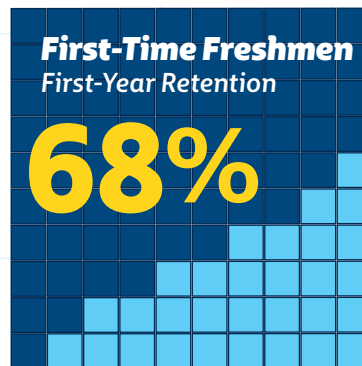

MCNEESE STATE UNIVERSITY

academic profile

FALL 2024

1,240 
degrees conferred AY 23-24

56K+
total alumni

38% male  **62%** female

 **50**
academic programs

40K+
alumni living in Louisiana