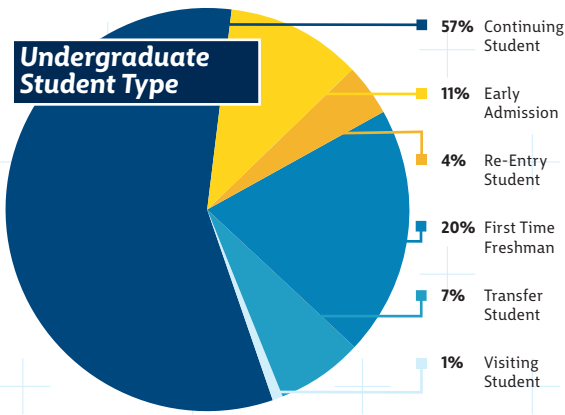

MCNEESE STATE UNIVERSITY

academic profile

FALL 2024

1,240 
degrees conferred AY 23-24

56K+
total alumni

38% male  **62%** female

 **50**
academic programs

40K+
alumni living in Louisiana

60+
countries represented by students